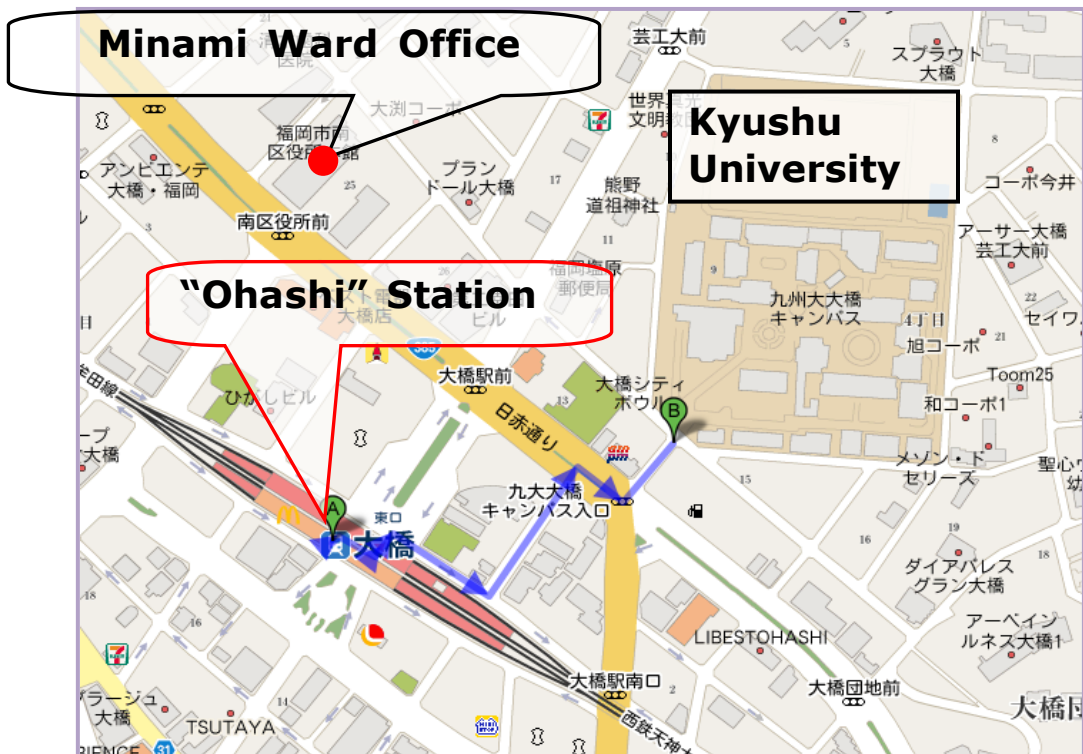

International Student House(Ijiri) -Ohashi Campus, Minami Ward Office

Nishitetsu Train Route

井尻 "Ijiri" Station

大橋 "Ohashi" Station

**Time:
2 minutes**

**Fee:
150 yen**

Take Nishitetsu local train bound for Fukuoka (福岡) and get off at Ohashi Station (大橋駅) .

You can check the train schedule [here](#) (English is available):