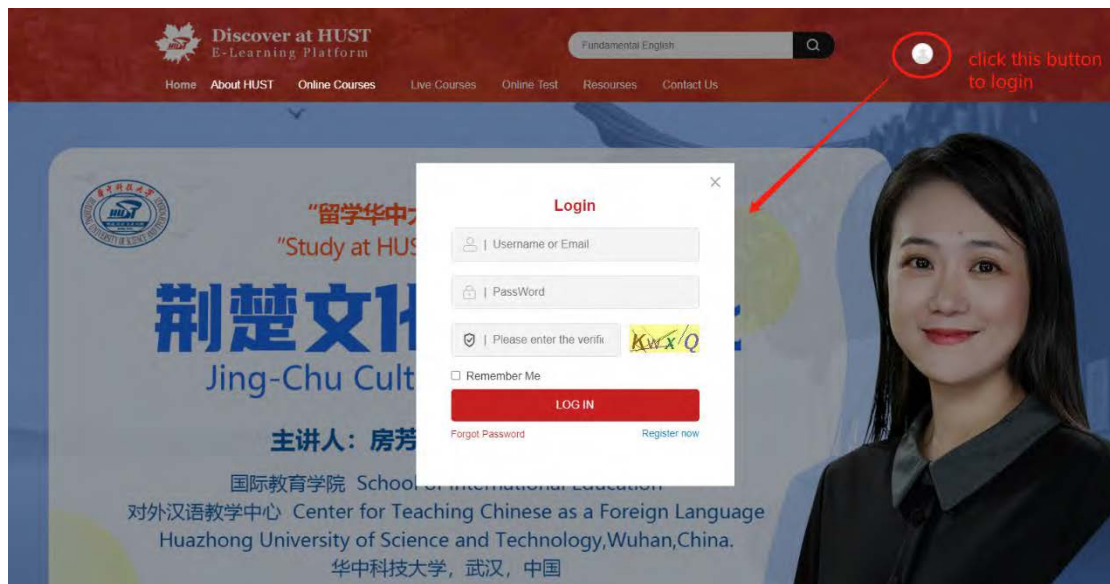

Search

Type of Programs	Program	School /Department	Medium of Instruction	Length	Degree Type	Degree	Duration of Study	Operation
Visiting Student	"Study at HUST Online Lectures"	School of International Education	English	0.1 Years	Null	Null	2020-11-01,2020-12-01,2021-09-01,2021-10-01	Apply

STEP 3 Wait for Admission and Start Learning:

- After being officially admitted, you will receive an admission email. **Click the activation link in your email, and read the attached file for reference.**

- Login with your account (the same as registration) and start your learning experience at the "Discover at HUST" online platform <http://discover.hust.edu.cn/>.

➤ Click “Online Courses” and choose the program that you have applied to study.