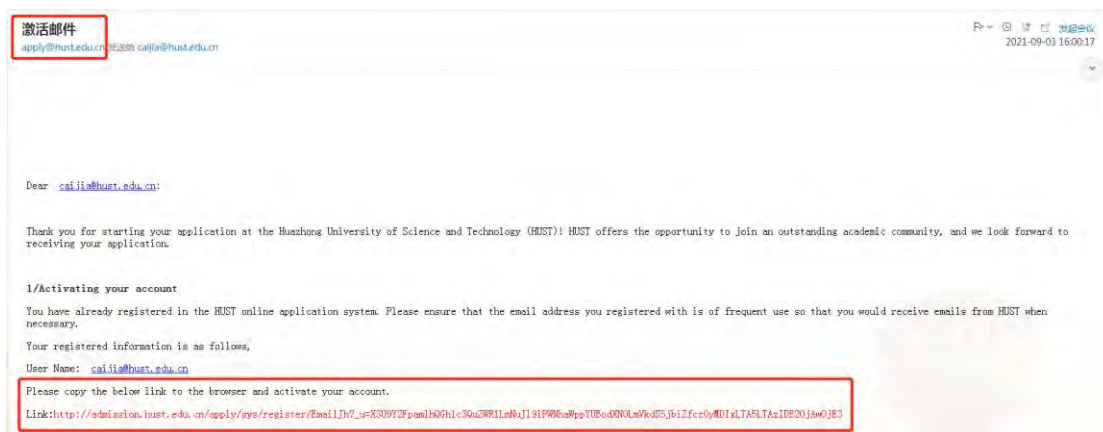

(If there is any problem, you can reply this email to contact us.)