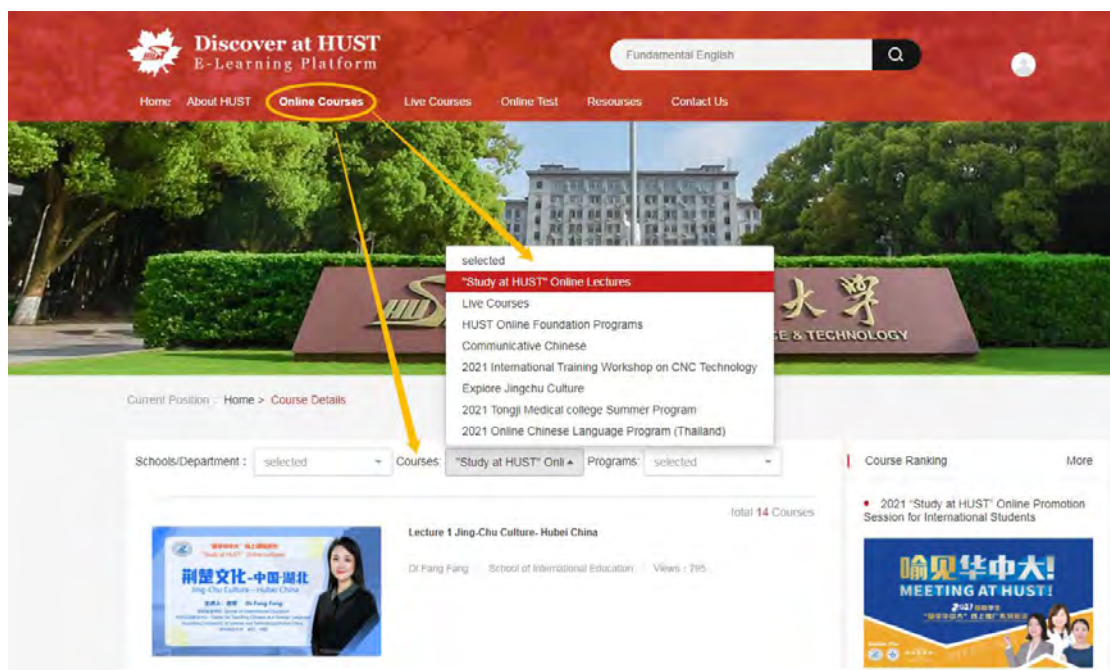

STEP 3 Wait for Admission and Start Learning:

- After being officially admitted, you will receive an admission email. **Click the activation link in your email, and read the attached file for reference.**

- Login with your account (the same as registration) and start your learning experience at the "Discover at HUST" online platform <http://discover.hust.edu.cn/>.

➤ Click “Online Courses” and choose the program that you have applied to study.