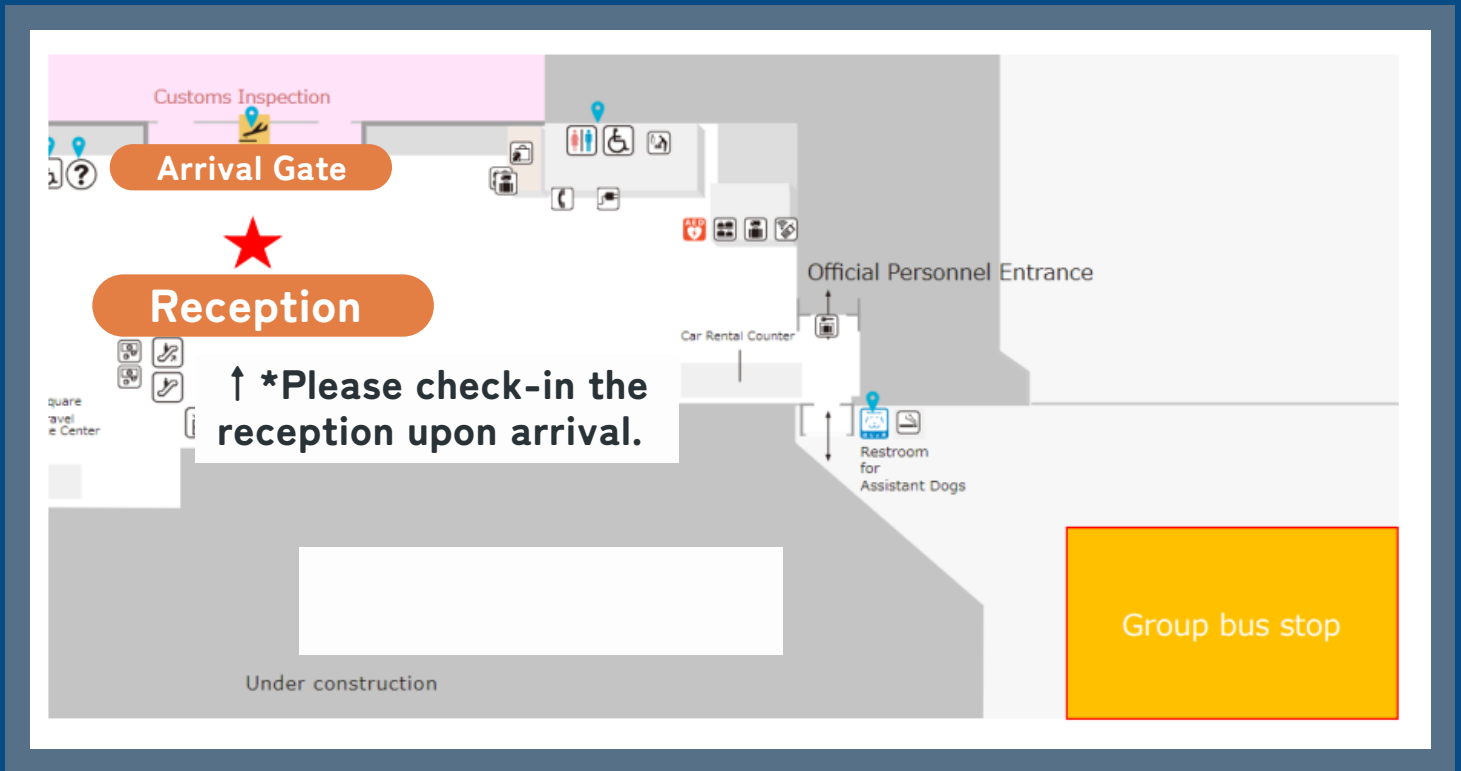

PICK UP POINTS at Fukuoka Airport Int'l Terminal Building