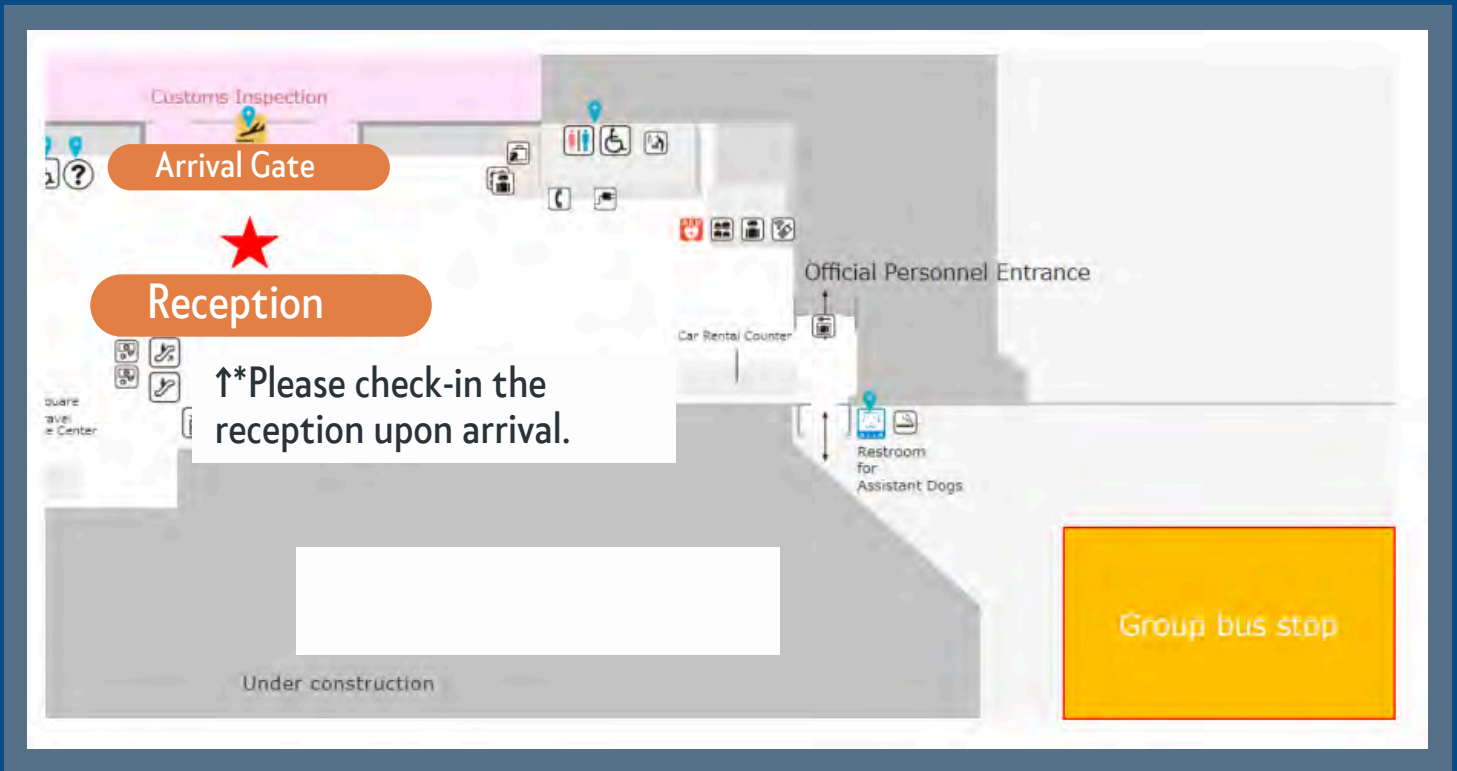

**Drop off
Points**

- Kyudai Gakkentoshi Sta.
- Dormitory I - III
- Ito Harmony House
- Settle International

***Only stops at Settle International
on the 19th and 20th.**

For Inquiries

International Student
Exchange Division
Kyushu University

- *In principle, **only new international students can use this service.**
- *Departure/Arrival times may vary depending on traffic conditions.
- ***First-come, first-served. There is no guarantee that the service will be able to pick up all waiting passengers.**
- ***Please arrive to the bus stop 15 minutes before for a brief check-in procedures.**

Pick up Points

International Terminal Building

Domestic Terminal Building