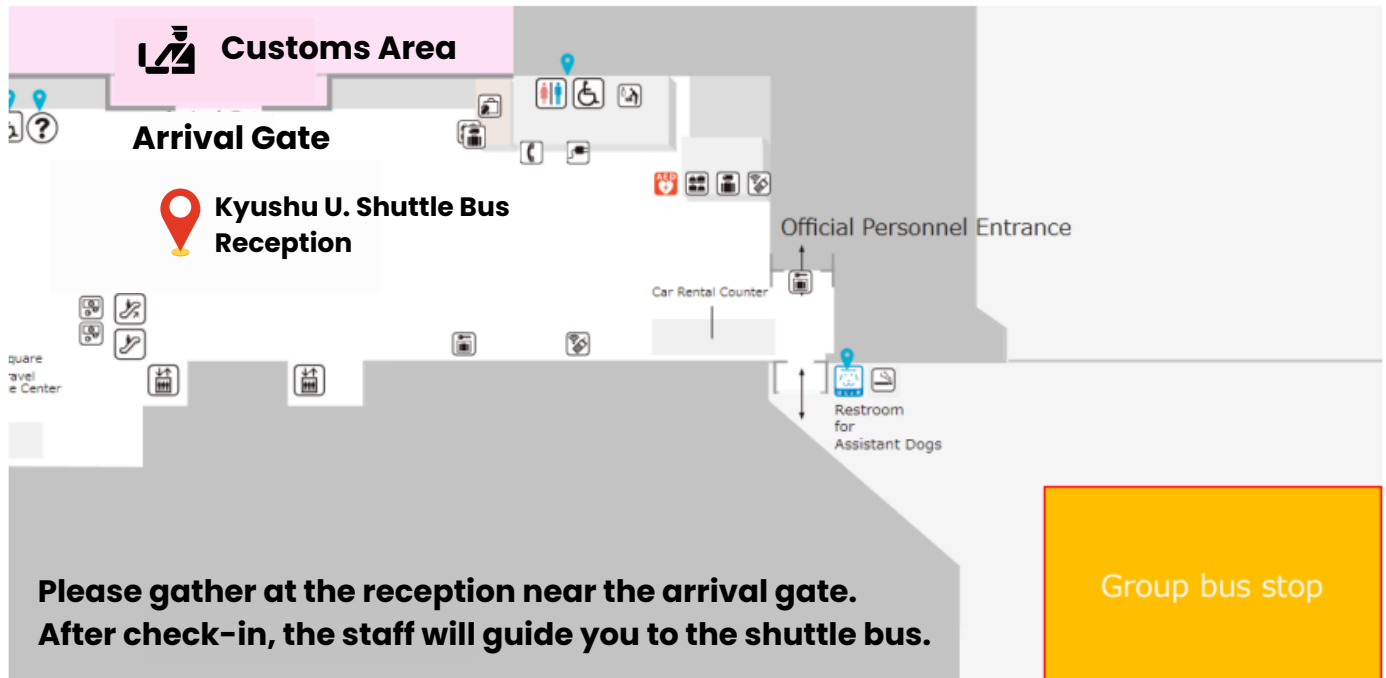

# Time Table

Pick up Points	Departure Time		
	1st Bus For All 3 Days	2nd Bus For All 3 Days	3rd Bus For MAR. 26 & 27 Only
Int'l Terminal	11:30	15:00	18:30
Domestic Terminal	11:50	15:20	18:50
Drop off Points	Arrival Time		
	1st Bus For All 3 Days	2nd Bus For All 3 Days	3rd Bus For MAR. 26 & 27 Only
Kyudai Gakkentoshi Sta.	12:35	16:05	19:35
Settle International	12:55	16:25	-
Dormitory 1 - 3	13:15	16:45	20:00
Ito Harmony House	13:30	17:00	20:20

\***Please arrive to the bus stop 15 minutes before** for a brief check-in procedures.

➔  **Pick up Points**

## Domestic Terminal

**Exit the terminal building on the first floor and proceed to the right.**

## International Terminal

**Please gather at the reception near the arrival gate. After check-in, the staff will guide you to the shuttle bus.**

Group bus stop

**A staff member holding a sign that says "Kyushu University" will be waiting for you starting one hour before the departure time.**